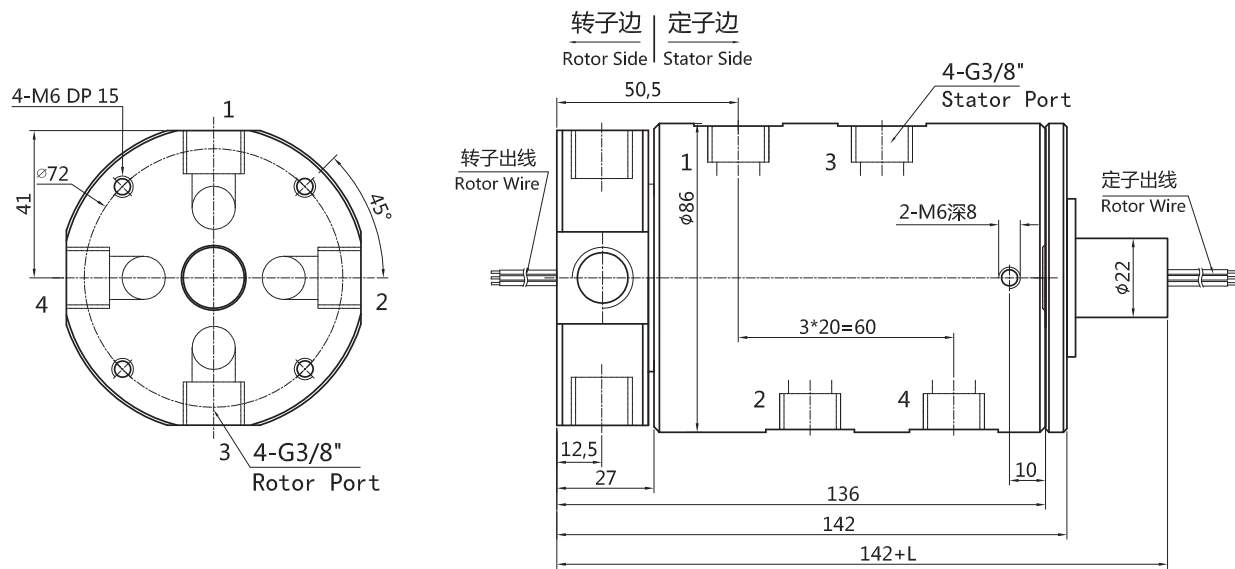

### Part No. Description

3004012 - Power Circuits - Signal Circuits	
4 Passage Rotary Unions G3/8" port, 10~12mm pipes	
For example: 0610:6 circuits@10A 1230:12 circuits@30A	For example: 06S:6 circuits signal@2A 12S:12 circuits signal@2A

### Standard Model List

Model	Passages(Gas/Flow)	Port Size	Pipe Size
3004012	4	G3/8"	10~12mm

### 3004012-X3AX4S 4 Passage(10~12mm pipe)+electrical power/signal(5A, 10A option)

Model	Passages	Port Size	Pipe Size	Circuits		Length L(mm)
				Power(10A)	Signal(2A)	
3004012-84S	4	G3/8"	10~12mm	0	84	360
3004012-2410-60S	4	G3/8"	10~12mm	20	60	360
3004012-96S	4	G3/8"	10~12mm	0	96	408
3004012-108S	4	G3/8"	10~12mm	0	108	456
3004012-120S	4	G3/8"	10~12mm	0	120	504

## Technical Specification

Rotary Union Specification					
Passages	4 Passage		Max. Pressure	1Mpa, Vacuum -90kPa	
Pipe size	10~12mm Pipe(G3/8")		torque	<0.4N.m	
Mechanical parameters			Electrical parameters		
Spec.	Data		Spec.	Data	
Working Life	20millions for ref (depends on working conditions)		Voltage Range	0~440VAC/VDC	0~440VAC/VDC
			Insulation Resistance	<500MΩ/300VDC	<500MΩ/300VDC
Max. Speed	250RPM continuously, 1000RPM intermittently		Lead Wire Spec.	AWG17# Silver-plated teflon wire	AWG22# Silver-plated teflon wire
			Lead Wire Length	standard 250mm(can be customized)	
Working Temp.	-30°C~80°C		Insulation Resistance	500VAC@50Hz,6s	
Work Humidity	0~85% RH		Electrical Noise	<0.01Ω	
Contact Material	precious metal		IP Grade		
Housing Material	aluminum alloy		IP51		