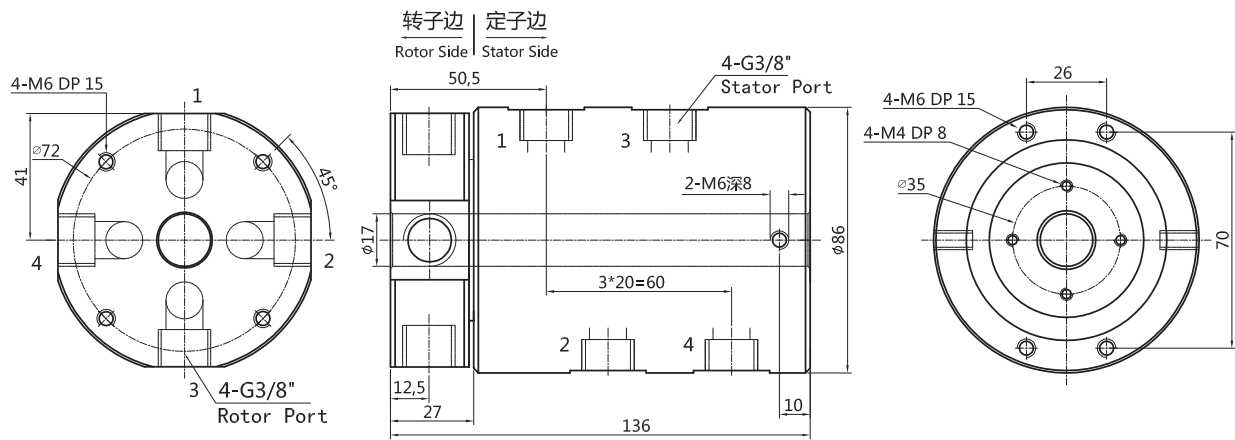

4 Passages Pneumatic & Hydraulic Rotary Unions

4 Passage(G3/8" port, 10~12mm pipes)+Electrical(Power/Signal)

support G3/8" port for 10~12mm pipes, can transfer various mediums including compressed air, steam, vacuum, negative pressure, positive pressure, cooling water, hot oil, etc when 360° rotating, it also can combine to transmit electrical power and signal.

Part No. Description

3004012 - Power Circuits - Signal Circuits	
4 Passage Rotary Unions G3/8" port, 10~12mm pipes	
For example: 0610:6 circuits@10A 1230:12 circuits@30A	For example: 06S:6 circuits signal@2A 12S:12 circuits signal@2A

3004012 (Rotary Union Only) Drawing, 4 Passage(10~12mm pipe)